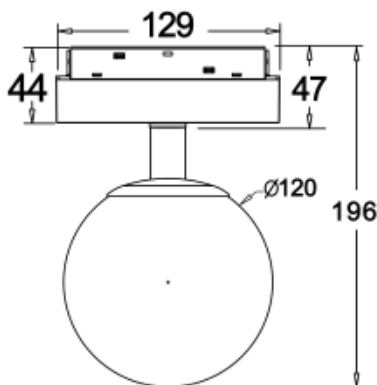

90

Lumen output:

393lm

Material:

aluminium, glass

Location:

Interior

Fixation:

Ceiling

Installation:

Track

Product dimension:

Ø120x167mm

Input:

48V DC

IP:

20

<https://www.uni-luce.com>

+39 339 505 5880

info@uni-luce.com

Via Monselice, 26, 20832 Desio

MB, Italy

The SIGMA system is a compact low voltage (48V) track system in which LED lighting fixtures are mounted. It has no limitations in terms of length and allows create configurations from the ceiling to the walls making unexpected shapes and configuration from straight to curcles and semi-curcles. SIGMA track has different installation methods including recessed, surface mounting and suspending. Recessed track has 2 installation possibilities: before and after ceiling mount. In the SIGMA lighting system, you can easily change the number of lighting fixtures and their arrangements, creating new lighting patterns in the room. Thanks to great verietiy of lamps, SIGMA system can match any interior style. A special click mechanism ensures reliable fixation of the lighting fixtures in the track. Brightness adjustment, management via the DALI protocol, or 1-10V. Turnable white function is available for choice as well.