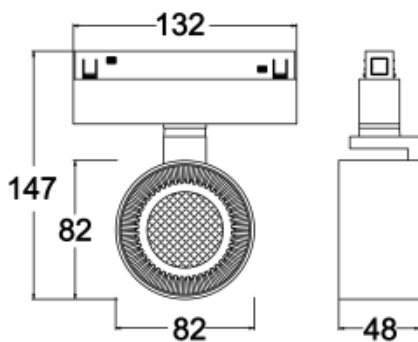

● 20940-B12

○ 20940-W12

Beam angle: 15°

LED Color: 3000K 4000K 5000K

System Power: 12W

CRI: 90

Lumen output: 1111lm

Material: aluminium

Location: Interior

Fixation: Wall Ceiling

Installation: Track

Product dimension: Ø82x147x132mm

Input: 48V DC

IP: 20

<https://www.uni-luce.com>

+39 339 505 5880

info@uni-luce.com

Via Monselice, 26, 20832 Desio

MB, Italy

The SIGMA system is a compact low voltage (48V) track system in which LED lighting fixtures are mounted. It has no limitations in terms of length and allows create configurations from the ceiling to the walls making unexpected shapes and configuration from straight to curcles and semi-curcles. SIGMA track has different installation methods including recessed, surface mounting and suspending. Recessed track has 2 installation possibilities: before and after ceiling mount. In the SIGMA lighting system, you can easily change the number of lighting fixtures and their arrangements, creating new lighting patterns in the room. Thanks to great verietiy of lamps, SIGMA system can match any interior style. A special click mechanism ensures reliable fixation of the lighting fixtures in the track. Brightness adjustment, management via the DALI protocol, or 1-10V. Turnable white function is available for choice as well.