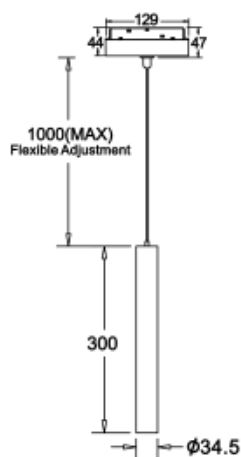

● 20939-B10-300

○ 20939-W10-300

Beam angle: 24°

LED Color: 3000K 4000K 5000K

System Power: 10W

CRI: 90

Lumen output: 919lm

Material: aluminium

Location: Interior

Fixation: Ceiling

Installation: Track

Product dimension: Ø34.5x300mm

Input: 48V DC

IP: 20

<https://www.uni-luce.com>

+39 339 505 5880

info@uni-luce.com

Via Monselice, 26, 20832 Desio

MB, Italy

The SIGMA system is a compact low voltage (48V) track system in which LED lighting fixtures are mounted. It has no limitations in terms of length and allows create configurations from the ceiling to the walls making unexpected shapes and configuration from straight to curcles and semi-curcles. SIGMA track has different installation methods including recessed, surface mounting and suspending. Recessed track has 2 installation possibilities: before and after ceiling mount. In the SIGMA lighting system, you can easily change the number of lighting fixtures and their arrangements, creating new lighting patterns in the room. Thanks to great verietiy of lamps, SIGMA system can match any interior style. A special click mechanism ensures reliable fixation of the lighting fixtures in the track. Brightness adjustment, management via the DALI protocol, or 1-10V. Turnable white function is available for choice as well.