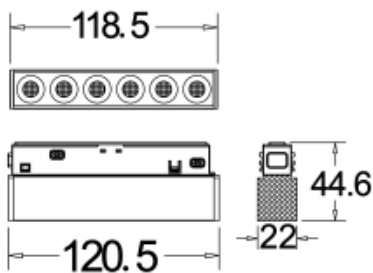

Material:

aluminium, PC

Location:

Interior

Fixation:

Ceiling

Installation:

Track

Product dimension:

L120.5xW22xH44.6mm

Input:

48V DC

IP:

20

<https://www.uni-luce.com>

+39 339 505 5880

info@uni-luce.com

Via Monselice, 26, 20832 Desio

MB, Italy

The SIGMA system is a compact low voltage (48V) track system in which LED lighting fixtures are mounted. It has no limitations in terms of length and allows create configurations from the ceiling to the walls making unexpected shapes and configuration from straight to curcles and semi-curcles. SIGMA track has different installation methods including recessed, surface mounting and suspending. Recessed track has 2 installation possibilities: before and after ceiling mount. In the SIGMA lighting system, you can easily change the number of lighting fixtures and their arrangements, creating new lighting patterns in the room. Thanks to great verietiy of lamps, SIGMA system can match any interior style. A special click mechanism ensures reliable fixation of the lighting fixtures in the track. Brightness adjustment, management via the DALI protocol, or 1-10V. Turnable white function is available for choice as well.