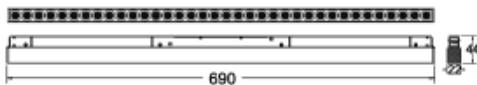

Ceiling

Installation:

Track

Product dimension:

L690xW22xH44mm

Input:

48V DC

IP:

20

<https://www.uni-luce.com>

+39 339 505 5880

info@uni-luce.com

Via Monselice, 26, 20832 Desio

MB, Italy

The SIGMA system is a compact low voltage (48V) track system in which LED lighting fixtures are mounted. It has no limitations in terms of length and allows create configurations from the ceiling to the walls making unexpected shapes and configuration from straight to curcles and semi-curcles. SIGMA track has different installation methods including recessed, surface mounting and suspending. Recessed track has 2 installation possibilities: before and after ceiling mount. In the SIGMA lighting system, you can easily change the number of lighting fixtures and their arrangements, creating new lighting patterns in the room. Thanks to great verietiy of lamps, SIGMA system can match any interior style. A special click mechanism ensures reliable fixation of the lighting fixtures in the track. Brightness adjustment, management via the DALI protocol, or 1-10V. Turnable white function is available for choice as well.