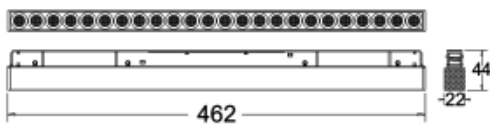

Ceiling

Installation:

Track

Product dimension:

L462xW22xH44mm

Input:

48V DC

IP:

20

<https://www.uni-luce.com>

+39 339 505 5880

info@uni-luce.com

Via Monselice, 26, 20832 Desio

MB, Italy

The SIGMA system is a compact low voltage (48V) track system in which LED lighting fixtures are mounted. It has no limitations in terms of length and allows create configurations from the ceiling to the walls making unexpected shapes and configuration from straight to curcles and semi-curcles. SIGMA track has different installation methods including recessed, surface mounting and suspending. Recessed track has 2 installation possibilities: before and after ceiling mount. In the SIGMA lighting system, you can easily change the number of lighting fixtures and their arrangements, creating new lighting patterns in the room. Thanks to great veriety of lamps, SIGMA system can match any interior style. A special click mechanism ensures reliable fixation of the lighting fixtures in the track. Brightness adjustment, management via the DALI protocol, or 1-10V. Turnable white function is available for choice as well.