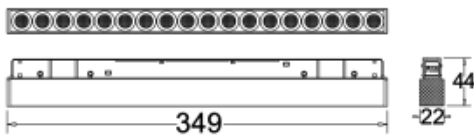

Ceiling

Installation:

Track

Product dimension:

L349xW22xH44mm

Input:

48V DC

IP:

20

<https://www.uni-luce.com>

+39 339 505 5880

info@uni-luce.com

Via Monselice, 26, 20832 Desio

MB, Italy

The SIGMA system is a compact low voltage (48V) track system in which LED lighting fixtures are mounted. It has no limitations in terms of length and allows create configurations from the ceiling to the walls making unexpected shapes and configuration from straight to curcles and semi-curcles. SIGMA track has different installation methods including recessed, surface mounting and suspending. Recessed track has 2 installation possibilities: before and after ceiling mount. In the SIGMA lighting system, you can easily change the number of lighting fixtures and their arrangements, creating new lighting patterns in the room. Thanks to great verietiy of lamps, SIGMA system can match any interior style. A special click mechanism ensures reliable fixation of the lighting fixtures in the track. Brightness adjustment, management via the DALI protocol, or 1-10V. Turnable white function is available for choice as well.