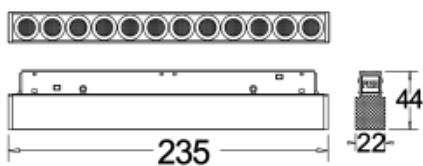

90

Lumen output:

1044lm

Material:

aluminium, PC

Location:

Interior

Fixation:

Ceiling

Installation:

Track

Product dimension:

L235xW22xH44mm

Input:

48V DC

IP:

20

<https://www.uni-luce.com>

+39 339 505 5880

info@uni-luce.com

Via Monselice, 26, 20832 Desio

MB, Italy

The SIGMA system is a compact low voltage (48V) track system in which LED lighting fixtures are mounted. It has no limitations in terms of length and allows create configurations from the ceiling to the walls making unexpected shapes and configuration from straight to curcles and semi-curcles. SIGMA track has different installation methods including recessed, surface mounting and suspending. Recessed track has 2 installation possibilities: before and after ceiling mount. In the SIGMA lighting system, you can easily change the number of lighting fixtures and their arrangements, creating new lighting patterns in the room. Thanks to great verietiy of lamps, SIGMA system can match any interior style. A special click mechanism ensures reliable fixation of the lighting fixtures in the track. Brightness adjustment, management via the DALI protocol, or 1-10V. Turnable white function is available for choice as well.