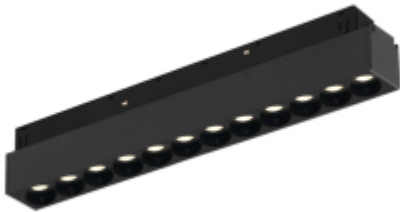

SIGMA LINE SPOT-12 12 235

Available colors:

○ 20935-W12-235

● 20935-B12-235

Beam angle:

24° 38°

LED Color:

3000K 4000K 5000K

System Power:

12W

CRI:

90

Lumen output:

1044lm

Material:

aluminium, PC

Location:

Interior

Fixation:

Ceiling

Installation:

Track

Product dimension:

L235xW22xH44mm

Input:

48V DC

IP:

20