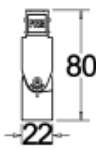

Product dimension:

L120xW22xH80mm

Input:

48V DC

IP:

20

<https://www.uni-luce.com>

+39 339 505 5880

info@uni-luce.com

Via Monselice, 26, 20832 Desio

MB, Italy

The SIGMA system is a compact low voltage (48V) track system in which LED lighting fixtures are mounted. It has no limitations in terms of length and allows create configurations from the ceiling to the walls making unexpected shapes and configuration from straight to curcles and semi-curcles. SIGMA track has different installation methods including recessed, surface mounting and suspending. Recessed track has 2 installation possibilities: before and after ceiling mount. In the SIGMA lighting system, you can easily change the number of lighting fixtures and their arrangements, creating new lighting patterns in the room. Thanks to great verietiy of lamps, SIGMA system can match any interior style. A special click mechanism ensures reliable fixation of the lighting fixtures in the track. Brightness adjustment, management via the DALI protocol, or 1-10V. Turnable white function is available for choice as well.