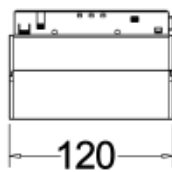

Product dimension:

L120xW22xH80mm

Input:

48V DC

IP:

20

<https://www.uni-luce.com>

+39 339 505 5880