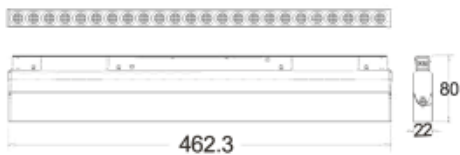

CRI: 90

Lumen output: 2102lm

Material: aluminium, PC

Location: Interior

Fixation: Ceiling

Installation: Track

Product dimension: L462.3xW22xH80mm

Input: 48V DC

IP: 20

<https://www.uni-luce.com>

+39 339 505 5880

[info@uni-luce.com](mailto:info@uni-luce.com)

Via Monselice, 26, 20832 Desio

MB, Italy

The SIGMA system is a compact low voltage (48V) track system in which LED lighting fixtures are mounted. It has no limitations in terms of length and allows create configurations from the ceiling to the walls making unexpected shapes and configuration from straight to curcles and semi-curcles. SIGMA track has different installation methods including recessed, surface mounting and suspending. Recessed track has 2 installation possibilities: before and after ceiling mount. In the SIGMA lighting system, you can easily change the number of lighting fixtures and their arrangements, creating new lighting patterns in the room. Thanks to great veriety of lamps, SIGMA system can match any interior style. A special click mechanism ensures reliable fixation of the lighting fixtures in the track. Brightness adjustment, management via the DALI protocol, or 1-10V. Turnable white function is available for choice as well.