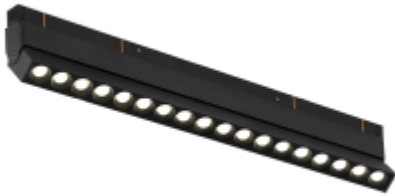

## SIGMA LINE ON SPOT-24 24 460

Available colors:

○ 20936-W24-460

○ 20936-W24-460

● 20936-B24-460

Beam angle: 24°

LED Color: 3000K 4000K 5000K

System Power: 24W

CRI: 90

Lumen output: 2102lm

Material: aluminium, PC

Location: Interior

Fixation: Ceiling

Installation: Track

Product dimension: L462.3xW22xH80mm

Input: 48V DC

IP: 20

<https://www.uni-luce.com>

+39 339 505 5880

[info@uni-luce.com](mailto:info@uni-luce.com)

Via Monselice, 26, 20832 Desio

MB, Italy

The SIGMA system is a compact low voltage (48V) track system in which LED lighting fixtures are mounted. It has no limitations in terms of length and allows create configurations from the ceiling to the walls making unexpected shapes and configuration from straight to curcles and semi-curcles. SIGMA track has different installation methods including recessed, surface mounting and suspending. Recessed track has 2 installation possibilities: before and after ceiling mount. In the SIGMA lighting system, you can easily change the number of lighting fixtures and their arrangements, creating new lighting patterns in the room. Thanks to great veriety of lamps, SIGMA system can match any interior style. A special click mechanism ensures reliable fixation of the lighting fixtures in the track. Brightness adjustment, management via the DALI protocol, or 1-10V. Turnable white function is available for choice as well.