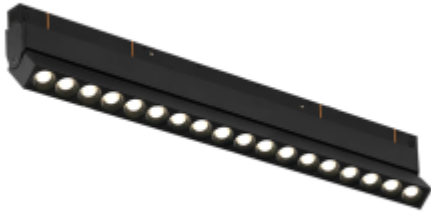

<https://www.uni-luce.com>

+39 339 505 5880

info@uni-luce.com

Via Monselice, 26, 20832 Desio

MB, Italy

SIGMA LINE ON SPOT-18 18 350

Available colors:

○ 20936-W18-350

● 20936-B18-350

Beam angle:

24° 38°

LED Color:

3000K 4000K 5000K

System Power:

18W

CRI:

90

Lumen output:

1587lm

Material:

aluminium, PC

Location:

Interior

Fixation:

Ceiling

Installation:

Track

Product dimension:

L350xW22xH80mm

Input:

48V DC

IP:

20