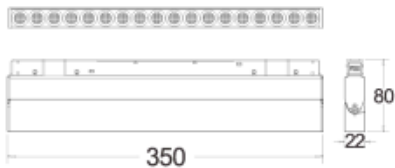

Ceiling

Installation:

Track

Product dimension:

L350xW22xH80mm

Input:

48V DC

IP:

20

<https://www.uni-luce.com>

+39 339 505 5880

info@uni-luce.com

Via Monselice, 26, 20832 Desio

MB, Italy

The SIGMA system is a compact low voltage (48V) track system in which LED lighting fixtures are mounted. It has no limitations in terms of length and allows create configurations from the ceiling to the walls making unexpected shapes and configuration from straight to curcles and semi-curcles. SIGMA track has different installation methods including recessed, surface mounting and suspending. Recessed track has 2 installation possibilities: before and after ceiling mount. In the SIGMA lighting system, you can easily change the number of lighting fixtures and their arrangements, creating new lighting patterns in the room. Thanks to great veriety of lamps, SIGMA system can match any interior style. A special click mechanism ensures reliable fixation of the lighting fixtures in the track. Brightness adjustment, management via the DALI protocol, or 1-10V. Turnable white function is available for choice as well.