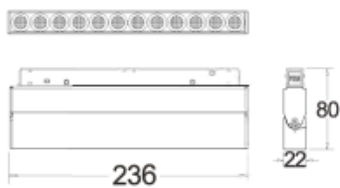

<https://www.uni-luce.com>

+39 339 505 5880

info@uni-luce.com

Via Monselice, 26, 20832 Desio

MB, Italy

SIGMA LINE ON SPOT-12 12 235

Available colors:

○ 20936-W12-235

● 20936-B12-235

Beam angle:

24° 38°

LED Color:

3000K 4000K 5000K

System Power:

12W

CRI:

90

Lumen output:

1044lm

Material:

aluminium, PC

Location:

Interior

Fixation:

Ceiling

Installation:

Track

Product dimension:

L236xW22xH80mm

Input:

48V DC

IP:

20