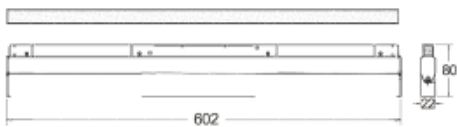

<https://www.uni-luce.com>

+39 339 505 5880

info@uni-luce.com

Via Monselice, 26, 20832 Desio

MB, Italy

SIGMA LINE ON 24 600

Available colors:

☐ 20937-B24-600

☐ 20937-W24-600

Beam angle:

110°

LED Color:

3000K 4000K 5000K

System Power:

24W

CRI:

90

Lumen output:

1856lm

Material:

aluminium, PC

Location:

Interior

Fixation:

Wall Ceiling

Installation:

Track

Product dimension:

602x22x80mm

Input:

48V DC

IP:

20