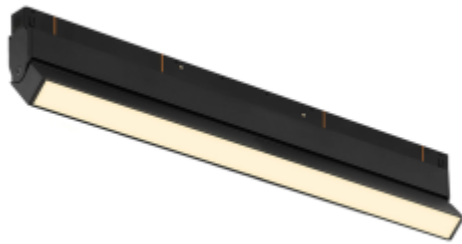

## SIGMA LINE ON 24 600

Available colors:

20937-B24-600

20937-W24-600

Beam angle:

110°

LED Color:

3000K 4000K 5000K

System Power:

24W

CRI:

90

Lumen output:

1856lm

Material:

aluminium, PC

Location:

Interior

Fixation:

Wall Ceiling

Installation:

Track

Product dimension:

602x22x80mm

MB, Italy

The SIGMA system is a compact low voltage (48V) track system in which LED lighting fixtures are mounted. It has no limitations in terms of length and allows create configurations from the ceiling to the walls making unexpected shapes and configuration from straight to curcles and semi-curcles. SIGMA track has different installation methods including recessed, surface mounting and suspending. Recessed track has 2 installation possibilities: before and after ceiling mount. In the SIGMA lighting system, you can easily change the number of lighting fixtures and their arrangements, creating new lighting patterns in the room. Thanks to great verietiy of lamps, SIGMA system can match any interior style. A special click mechanism ensures reliable fixation of the lighting fixtures in the track. Brightness adjustment, management via the DALI protocol, or 1-10V. Turnable white function is available for choice as well.