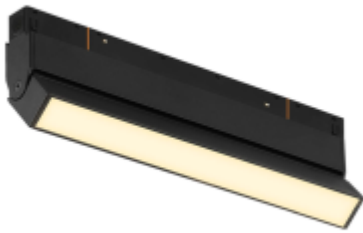

<https://www.uni-luce.com>

+39 339 505 5880

info@uni-luce.com

Via Monselice, 26, 20832 Desio

MB, Italy

SIGMA LINE ON 12 300

Available colors:

20937-B12-300

20937-W12-300

Beam angle:

110°

LED Color:

3000K 4000K 5000K

System Power:

12W

CRI:

90

Lumen output:

905lm

Material:

aluminium, PC

Location:

Interior

Fixation:

Wall Ceiling

Installation:

Track

Product dimension:

306x22x80mm

Input:

48V DC

IP: