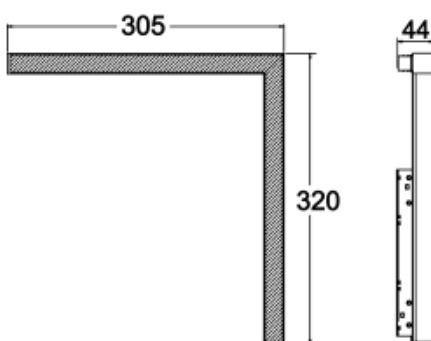

90

Lumen output:

1119lm

Material:

aluminium, PC

Location:

Interior

Fixation:

Wall Ceiling

Installation:

Track

Product dimension:

320x305x44mm

Input:

48V DC

IP:

20

<https://www.uni-luce.com>

+39 339 505 5880

info@uni-luce.com

Via Monselice, 26, 20832 Desio

MB, Italy

The SIGMA system is a compact low voltage (48V) track system in which LED lighting fixtures are mounted. It has no limitations in terms of length and allows create configurations from the ceiling to the walls making unexpected shapes and configuration from straight to curcles and semi-curcles. SIGMA track has different installation methods including recessed, surface mounting and suspending. Recessed track has 2 installation possibilities: before and after ceiling mount. In the SIGMA lighting system, you can easily change the number of lighting fixtures and their arrangements, creating new lighting patterns in the room. Thanks to great verietiy of lamps, SIGMA system can match any interior style. A special click mechanism ensures reliable fixation of the lighting fixtures in the track. Brightness adjustment, management via the DALI protocol, or 1-10V. Turnable white function is available for choice as well.