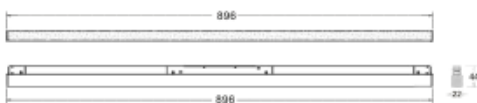

Ceiling

Installation:

Track

Product dimension:

L896xW22xH44mm

Input:

48V DC

IP:

20

<https://www.uni-luce.com>

+39 339 505 5880

info@uni-luce.com

Via Monselice, 26, 20832 Desio

MB, Italy

The SIGMA system is a compact low voltage (48V) track system in which LED lighting fixtures are mounted. It has no limitations in terms of length and allows create configurations from the ceiling to the walls making unexpected shapes and configuration from straight to curcles and semi-curcles. SIGMA track has different installation methods including recessed, surface mounting and suspending. Recessed track has 2 installation possibilities: before and after ceiling mount. In the SIGMA lighting system, you can easily change the number of lighting fixtures and their arrangements, creating new lighting patterns in the room. Thanks to great verietiy of lamps, SIGMA system can match any interior style. A special click mechanism ensures reliable fixation of the lighting fixtures in the track. Brightness adjustment, management via the DALI protocol, or 1-10V. Turnable white function is available for choice as well.