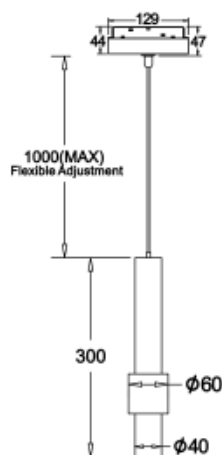

Location: Interior

Fixation: Ceiling

Installation: Track

Product dimension: Ø60x1000mm

Input: 48V DC

IP: 20

<https://www.uni-luce.com>

+39 339 505 5880

info@uni-luce.com

Via Monselice, 26, 20832 Desio

MB, Italy

The SIGMA system is a compact low voltage (48V) track system in which LED lighting fixtures are mounted. It has no limitations in terms of length and allows create configurations from the ceiling to the walls making unexpected shapes and configuration from straight to curcles and semi-curcles. SIGMA track has different installation methods including recessed, surface mounting and suspending. Recessed track has 2 installation possibilities: before and after ceiling mount. In the SIGMA lighting system, you can easily change the number of lighting fixtures and their arrangements, creating new lighting patterns in the room. Thanks to great veriety of lamps, SIGMA system can match any interior style. A special click mechanism ensures reliable fixation of the lighting fixtures in the track. Brightness adjustment, management via the DALI protocol, or 1-10V. Turnable white function is available for choice as well.