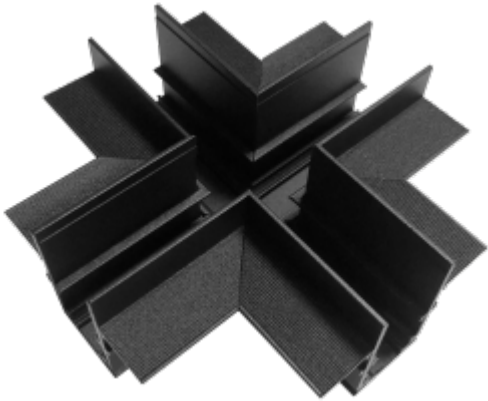

<https://www.uni-luce.com>

+39 339 505 5880

info@uni-luce.com

Via Monselice, 26, 20832 Desio

MB, Italy

SIGMA B TRACK X CON INN

Available colors:

Beam angle:

Material:

Location:

Fixation:

Installation:

● 20974

○ 20974

/°

aluminium

Interior

Wall Ceiling

Recessed