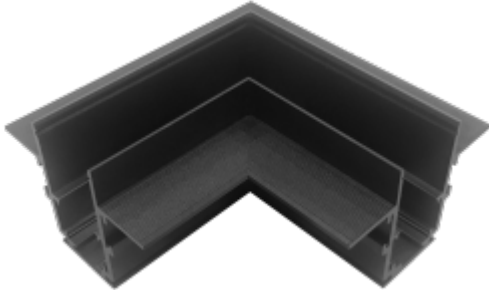

<https://www.uni-luce.com>

+39 339 505 5880

info@uni-luce.com

Via Monselice, 26, 20832 Desio

MB, Italy

SIGMA B TRACK IN L CON

Available colors:

○ 20970

● 20970

Beam angle:

/°

Location:

Interior

Fixation:

Wall Ceiling

Installation:

Recessed

Product dimension:

95x95x48.3mm