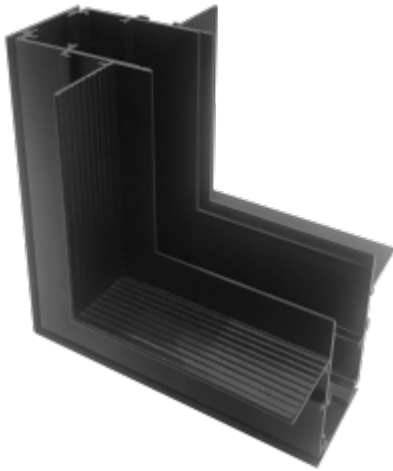

## SIGMA B TRACK IN CON INN

Available colors:

● 20972

○ 20972

Beam angle:

/°

Material:

aluminium

Location:

Interior

Fixation:

Wall Ceiling

Installation:

Recessed

Product dimension:

95x95x48.3mm