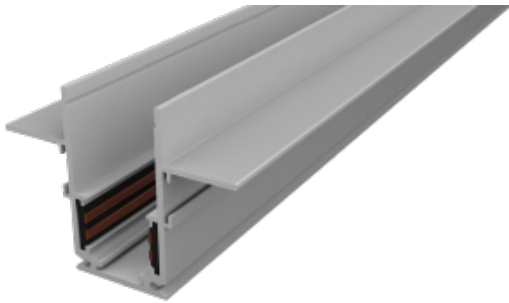

## SIGMA B TRACK IN 1000

Available colors:

20961-B3000

20961-W3000

Beam angle:

/°

Material:

aluminium

Location:

Interior

Fixation:

Wall Ceiling

Installation:

Recessed

Product dimension:

65.3x48.4x3000mm

<https://www.uni-luce.com>

+39 339 505 5880

[info@uni-luce.com](mailto:info@uni-luce.com)

Via Monselice, 26, 20832 Desio

MB, Italy

The SIGMA system is a compact low voltage (48V) track system in which LED lighting fixtures are mounted. It has no limitations in terms of length and allows create configurations from the ceiling to the walls making unexpected shapes and configuration from straight to curcles and semi-curcles. SIGMA track has different installation methods including recessed, surface mounting and suspending. Recessed track has 2 installation possibilities: before and after ceiling mount. In the SIGMA lighting system, you can easily change the number of lighting fixtures and their arrangements, creating new lighting patterns in the room. Thanks to great verietiy of lamps, SIGMA system can match any interior style. A special click mechanism ensures reliable fixation of the lighting fixtures in the track. Brightness adjustment, management via the DALI protocol, or 1-10V. Turnable white function is available for choice as well.