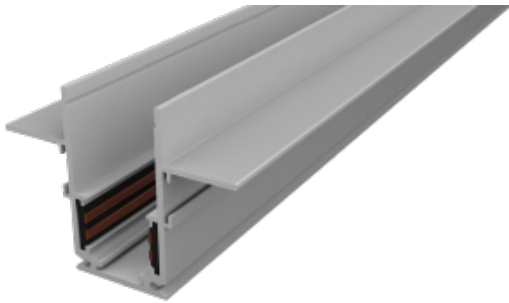

20961-W2000

Beam angle:

/°

Material:

aluminium

Location:

Interior

Fixation:

Wall Ceiling

Installation:

Recessed

Product dimension:

65.3x48.4x2000mm

<https://www.uni-luce.com>

+39 339 505 5880

info@uni-luce.com

Via Monselice, 26, 20832 Desio

MB, Italy

The SIGMA system is a compact low voltage (48V) track system in which LED lighting fixtures are mounted. It has no limitations in terms of length and allows create configurations from the ceiling to the walls making unexpected shapes and configuration from straight to curcles and semi-curcles. SIGMA track has different installation methods including recessed, surface mounting and suspending. Recessed track has 2 installation possibilities: before and after ceiling mount. In the SIGMA lighting system, you can easily change the number of lighting fixtures and their arrangements, creating new lighting patterns in the room. Thanks to great verietiy of lamps, SIGMA system can match any interior style. A special click mechanism ensures reliable fixation of the lighting fixtures in the track. Brightness adjustment, management via the DALI protocol, or 1-10V. Turnable white function is available for choice as well.