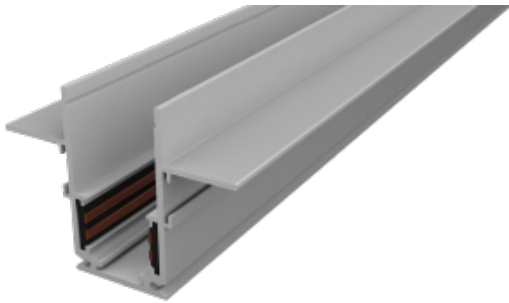

20961-W1000

Beam angle:

/°

Material:

aluminium

Location:

Interior

Fixation:

Wall Ceiling

Installation:

Recessed

Product dimension:

65.3x48.4x1000mm

<https://www.uni-luce.com>

+39 339 505 5880

info@uni-luce.com

Via Monselice, 26, 20832 Desio

MB, Italy

The SIGMA system is a compact low voltage (48V) track system in which LED lighting fixtures are mounted. It has no limitations in terms of length and allows create configurations from the ceiling to the walls making unexpected shapes and configuration from straight to curcles and semi-curcles. SIGMA track has different installation methods including recessed, surface mounting and suspending. Recessed track has 2 installation possibilities: before and after ceiling mount. In the SIGMA lighting system, you can easily change the number of lighting fixtures and their arrangements, creating new lighting patterns in the room. Thanks to great verietiy of lamps, SIGMA system can match any interior style. A special click mechanism ensures reliable fixation of the lighting fixtures in the track. Brightness adjustment, management via the DALI protocol, or 1-10V. Turnable white function is available for choice as well.