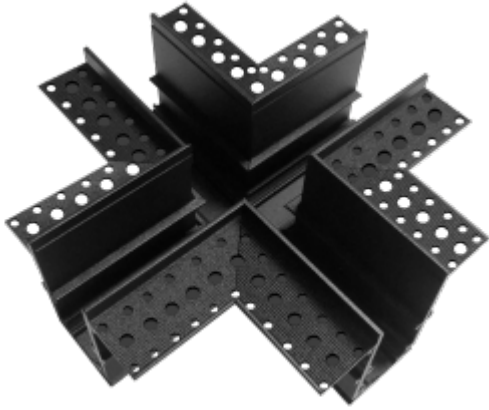

<https://www.uni-luce.com>

+39 339 505 5880

info@uni-luce.com

Via Monselice, 26, 20832 Desio

MB, Italy

SIGMA A TRACK X CON INN

Available colors:

● 20982-B

○ 20982-W

Beam angle:

/°

Material:

aluminium

Location:

Interior

Fixation:

Wall Ceiling

Installation:

Recessed

Product dimension:

125x95x47.5mm