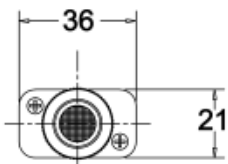

<https://www.uni-luce.com>

+39 339 505 5880

info@uni-luce.com

Via Monselice, 26, 20832 Desio

MB, Italy

SIGMA A SPY 2 IN

Available colors:

○ 20947-B2

○ 20947-W2

Beam angle:

24°

LED Color:

3000K 4000K 5000K

System Power:

2W

CRI:

90

Lumen output:

186lm

Material:

aluminium

Location:

Interior

Fixation:

Wall Ceiling

Installation:

Track

Product dimension:

Ø22x46mm

Input:

48V DC

IP:

20