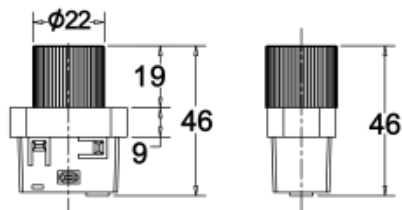

<https://www.uni-luce.com>

+39 339 505 5880

info@uni-luce.com

Via Monselice, 26, 20832 Desio

MB, Italy

SIGMA A SPY 2 IN

Available colors:

○ 20947-B2

○ 20947-W2

Beam angle:

24°

LED Color:

3000K 4000K 5000K

System Power:

2W

CRI:

90

Lumen output:

186lm

Material:

aluminium

Location:

Interior

Fixation:

Wall Ceiling

Installation:

Track

Product dimension:

Ø22x46mm

Input:

48V DC

IP:

20