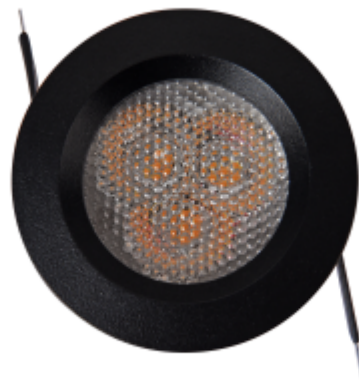

Material:

aluminium

Location:

Exterior

Installation:

CEILING RECESSED

Product dimension:

diam50xH26mm

Cut hole size:

diam44mm

Input:

220-240V 50/60HZ

IP:

44

Class:

III

DIM Option:

DALI 1-10V DTW

<https://www.uni-luce.com>

+39 339 505 5880

info@uni-luce.com

Via Monselice, 26, 20832 Desio

MB, Italy

SALSA COLLECTION is the iconic example of minimalism and functionality. The perfect light effect creates a uniform illumination in the room. 3W tiny lamp with IP44 can be used in the spaces where water protection is required. Big variety of optics options make it easy to use the lamps for many applications. In addition, adjustable version is available for choice.