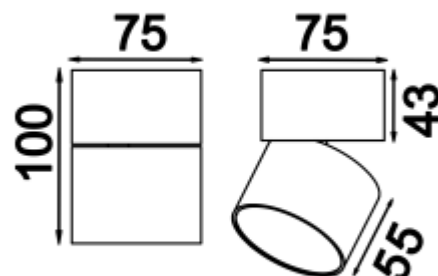

## RONO FL 9 ADJUST

Available colors:

○ 20126-WW9-100

● 20126-BB9-100

● 20126-BG9-100

Beam angle: 110°

LED Color: 3000K

System Power: 9W

CRI: 90

Lumen output: 621lm

Location: Interior

Fixation: Ceiling

Installation: Surface

Product dimension: 100x75mm

Input: 220-240V 50/60HZ

IP: 20

Class: II

DIM Option: TRIAC DTW

<https://www.uni-luce.com>

+39 339 505 5880

[info@uni-luce.com](mailto:info@uni-luce.com)

Via Monselice, 26, 20832 Desio

MB, Italy

In addition to RONO collection, the family is enriched by RONO FL SMD version. As from now, any additional look on it makes you appreciate RONO FL more and more: its possibility to serve both as a straightforward downlight or as an omnidirectional spotlight. The collection is coming in 3 sizes: S, M, L. RONO FL is a great choice for residential projects and shopping boutiques.