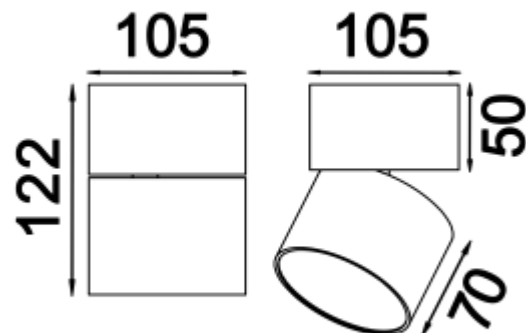

● 20128-BB25-122

● 20128-BG25-122

Beam angle: 110°

LED Color: 3000K

System Power: 24W

CRI: 90

Lumen output: 2003lm

Location: Interior

Fixation: Ceiling

Installation: Surface

Product dimension: 122x105mm

Input: 220-240V 50/60HZ

IP: 20

Class: II

DIM Option: TRIAC DTW

<https://www.uni-luce.com>

+39 339 505 5880

info@uni-luce.com

Via Monselice, 26, 20832 Desio

MB, Italy

In addition to RONO collection, the family is enriched by RONO FL SMD version. As from now, any additional look on it makes you appreciate RONO FL more and more: its possibility to serve both as a straightforward downlight or as an omnidirectional spotlight. The collection is coming in 3 sizes: S, M, L. RONO FL is a great choice for residential projects and shopping boutiques.