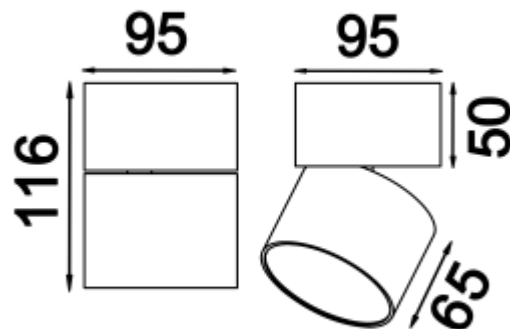

● 20127-BB15-116

● 20127-BG15-116

Beam angle: 110°

LED Color: 3000K

System Power: 15W

CRI: 90

Lumen output: 1038lm

Location: Interior

Fixation: Ceiling

Installation: Surface

Product dimension: 116x95mm

Input: 220-240V 50/60HZ

IP: 20

Class: II

DIM Option: TRIAC DTW

<https://www.uni-luce.com>