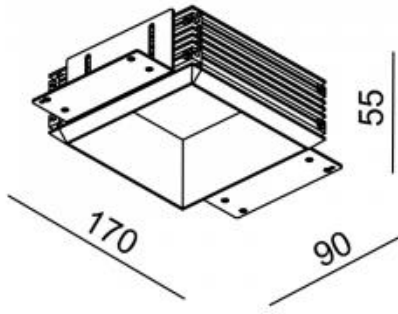

● 373-BB5TR

○ 373-WB5TR

◐ 373-BG5TR

Beam angle: 18° 48°

LED Color: 2700K 3000K 4000K

LED power: 3,7W

System Power: 1x4,6W 500mA

CRI: 80

Lumen output: 471lm

Location: Interior

Fixation: Ceiling

Installation: Recessed

Product dimension: 68x68x103mm

Cut hole size: 92x92mm

Input: 220-240V 50\60Hz

IP: 20

Class: I

DIM Option: ON/OFF DALI TRIAC DTW

<https://www.uni-luce.com>

+39 339 505 5880

info@uni-luce.com

Via Monselice, 26, 20832 Desio

MB, Italy

The ROLLER is a lighting system, with the full flexibility of installation. A black minimalistic box could contain one or two heads. These ROLLER modules can remain encapsulated in the ceiling, or emerge in its entirety and be tilted 90° while rotate 355°, allowing focused illumination in one swift move. The black background inside the cove creates an illusion of unendingness around the light spots, enforcing the fully integrated architectural lighting concept. A range of light refining accessories are available to guarantee optimal optic performance and maximum eye comfort.