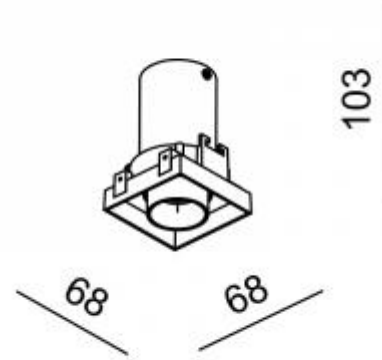

● 373-BB5TR

○ 373-WB5TR

◐ 373-BG5TR

Beam angle: 18° 48°

LED Color: 2700K 3000K 4000K

LED power: 3,7W

System Power: 1x4,6W 500mA

CRI: 80

Lumen output: 471lm

Location: Interior

Fixation: Ceiling

Installation: Recessed

Product dimension: 68x68x103mm

Cut hole size: 92x92mm

Input: 220-240V 50\60Hz

IP: 20

Class: I

DIM Option: ON/OFF DALI TRIAC DTW

<https://www.uni-luce.com>

+39 339 505 5880

info@uni-luce.com

Via Monselice, 26, 20832 Desio

MB, Italy

The ROLLER is a lighting system, with the full flexibility of installation. A black minimalistic box could contain one or two heads. These ROLLER modules can remain encapsulated in the ceiling, or emerge in its entirety and be tilted 90° while rotate 355°, allowing focused illumination in one swift move. The black background inside the cove creates an illusion of unendingness around the light spots, enforcing the fully integrated architectural lighting concept. A range of light refining accessories are available to guarantee optimal optic performance and maximum eye comfort.