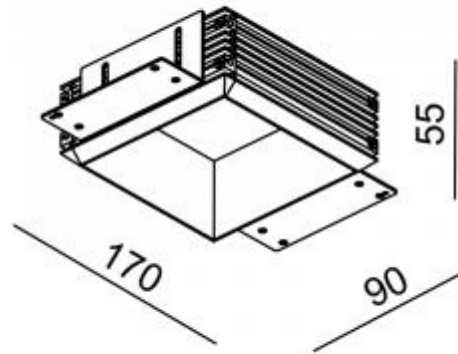

Lumen output: 1037lm

Location: Interior

Fixation: Ceiling

Installation: Recessed

Product dimension: 68x68x103mm

Cut hole size: 92x92mm

Input: 220-240V 50\60Hz

IP: 20

Class: I

DIM Option: ON/OFF DALI TRIAC DTW

<https://www.uni-luce.com>

+39 339 505 5880

info@uni-luce.com

Via Monselice, 26, 20832 Desio

MB, Italy

The ROLLER is a lighting system, with the full flexibility of installation. A black minimalistic box could contain one or two heads. These ROLLER modules can remain encapsulated in the ceiling, or emerge in its entirety and be tilted 90° while rotate 355°, allowing focused illumination in one swift move. The black background inside the cove creates an illusion of unendingness around the light spots, enforcing the fully integrated architectural lighting concept. A range of light refining accessories are available to guarantee optimal optic performance and maximum eye comfort.