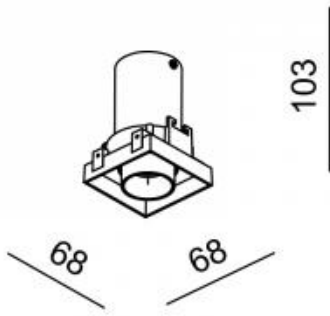

373-BB8TR

373-WB8TR

373-BG8TR

Beam angle: 24° 48°

LED Color: 2700K 3000K 4000K

LED power: 6,9W

System Power: 1x7,9W 450mA

CRI: 80

Lumen output: 1037lm

Location: Interior

Fixation: Ceiling

Installation: Recessed

Product dimension: 68x68x103mm

Cut hole size: 92x92mm

Input: 220-240V 50\60Hz

IP: 20

Class: I

DIM Option: ON/OFF DALI TRIAC DTW

<https://www.uni-luce.com>

+39 339 505 5880

info@uni-luce.com

Via Monselice, 26, 20832 Desio

MB, Italy

The ROLLER is a lighting system, with the full flexibility of installation. A black minimalistic box could contain one or two heads. These ROLLER modules can remain encapsulated in the ceiling, or emerge in its entirety and be tilted 90° while rotate 355°, allowing focused illumination in one swift move. The black background inside the cove creates an illusion of unendingness around the light spots, enforcing the fully integrated architectural lighting concept. A range of light refining accessories are available to guarantee optimal optic performance and maximum eye comfort.