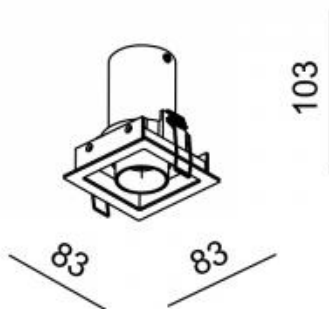

● 373-BB8

○ 373-WB8

◐ 373-BG8

Beam angle: 24° 48°

LED Color: 2700K 3000K 4000K

LED power: 6,9W

System Power: 1x7,9W 450mA

CRI: 80

Lumen output: 1037lm

Location: Interior

Fixation: Ceiling

Installation: Recessed

Product dimension: 83x83x103mm

Cut hole size: 68x68mm

Input: 220-240V 50\60Hz

IP: 20

Class: I

DIM Option: ON/OFF DALI TRIAC DTW

<https://www.uni-luce.com>

+39 339 505 5880

info@uni-luce.com

Via Monselice, 26, 20832 Desio

MB, Italy

The ROLLER is a lighting system, with the full flexibility of installation. A black minimalistic box could contain one or two heads. These ROLLER modules can remain encapsulated in the ceiling, or emerge in its entirety and be tilted 90° while rotate 355°, allowing focused illumination in one swift move. The black background inside the cove creates an illusion of unendingness around the light spots, enforcing the fully integrated architectural lighting concept. A range of light refining accessories are available to guarantee optimal optic performance and maximum eye comfort.