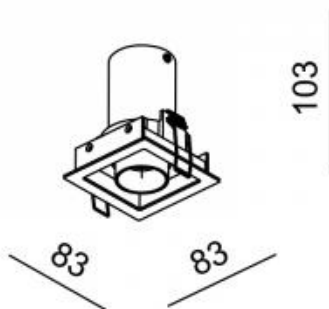

<https://www.uni-luce.com>
+39 339 505 5880
info@uni-luce.com

Via Monselice, 26, 20832 Desio
MB, Italy

ROLLER S

Available colors:

- 373-WW5
- 373-BB5
- 373-WB5
- ◐ 373-BG5

Beam angle:	18° 48°
LED Color:	2700K 3000K 4000K
LED power:	3,7W
System Power:	1x4,6W 500mA
CRI:	80
Lumen output:	471lm
Location:	Interior
Fixation:	Ceiling
Installation:	Recessed
Product dimension:	83x74x103mm
Cut hole size:	68x68mm
Input:	220-240V 50\60Hz
IP:	20
Class:	I
DIM Option:	ON/OFF DALI TRIAC DTW

<https://www.uni-luce.com>

+39 339 505 5880

info@uni-luce.com

Via Monselice, 26, 20832 Desio

MB, Italy

The ROLLER is a lighting system, with the full flexibility of installation. A black minimalistic box could contain one or two heads. These ROLLER modules can remain encapsulated in the ceiling, or emerge in its entirety and be tilted 90° while rotate 355°, allowing focused illumination in one swift move. The black background inside the cove creates an illusion of unendingness around the light spots, enforcing the fully integrated architectural lighting concept. A range of light refining accessories are available to guarantee optimal optic performance and maximum eye comfort.