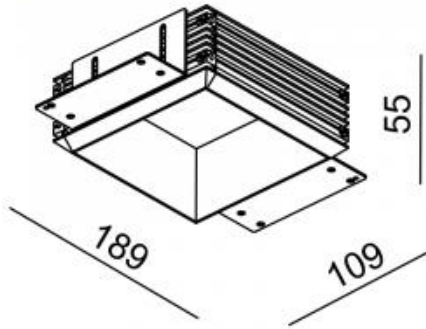

LED power: 7,9W

System Power: 8,9W 500mA

CRI: 80

Lumen output: 1135lm

Location: Interior

Fixation: Ceiling

Installation: Recessed

Product dimension: 87x87x118mm

Cut hole size: 112x112mm

Input: 220-240V 50\60Hz

IP: 20

Class: I

DIM Option: ON/OFF DALI TRIAC DTW

<https://www.uni-luce.com>

+39 339 505 5880

[info@uni-luce.com](mailto:info@uni-luce.com)