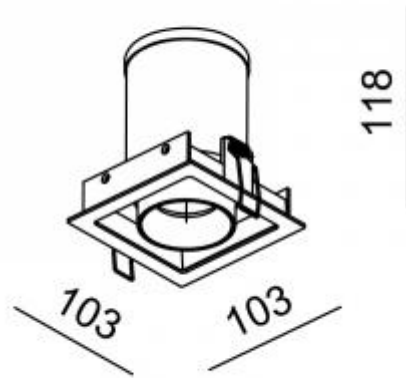

LED power: 7,9W

System Power: 8,9W 500mA

CRI: 80

Lumen output: 1135lm

Location: Interior

Fixation: Ceiling

Installation: Recessed

Product dimension: 87x87x118mm

Cut hole size: 112x112mm

Input: 220-240V 50\60Hz

IP: 20

Class: I

DIM Option: ON/OFF DALI TRIAC DTW

<https://www.uni-luce.com>

+39 339 505 5880

[info@uni-luce.com](mailto:info@uni-luce.com)