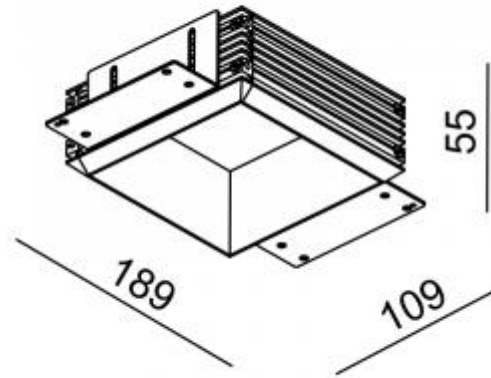

Lumen output: 1656lm

Location: Interior

Fixation: Ceiling

Installation: Recessed

Product dimension: 87x87x118mm

Cut hole size: 112x112mm

Input: 220-240V 50\60Hz

IP: 20

Class: I

DIM Option: ON/OFF DALI TRIAC DTW

<https://www.uni-luce.com>

+39 339 505 5880

info@uni-luce.com

Via Monselice, 26, 20832 Desio

MB, Italy

The ROLLER is a lighting system, with the full flexibility of installation. A black minimalistic box could contain one or two heads. These ROLLER modules can remain encapsulated in the ceiling, or emerge in its entirety and be tilted 90° while rotate 355°, allowing focused illumination in one swift move. The black background inside the cove creates an illusion of unendingness around the light spots, enforcing the fully integrated architectural lighting concept. A range of light refining accessories are available to guarantee optimal optic performance and maximum eye comfort.