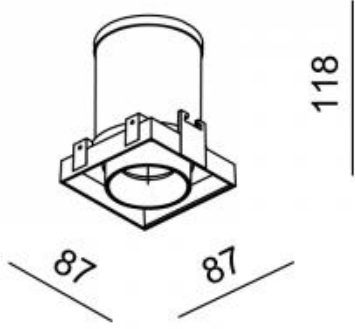

373-BB12TR

373-WB12TR

373-BG12TR

Beam angle: 25° 50°

LED Color: 2700K 3000K 4000K

LED power: 11,1W

System Power: 12,2W 350mA

CRI: 80

Lumen output: 1656lm

Location: Interior

Fixation: Ceiling

Installation: Recessed

Product dimension: 87x87x118mm

Cut hole size: 112x112mm

Input: 220-240V 50\60Hz

IP: 20

Class: I

DIM Option: ON/OFF DALI TRIAC DTW

<https://www.uni-luce.com>

+39 339 505 5880

info@uni-luce.com

Via Monselice, 26, 20832 Desio

MB, Italy

The ROLLER is a lighting system, with the full flexibility of installation. A black minimalistic box could contain one or two heads. These ROLLER modules can remain encapsulated in the ceiling, or emerge in its entirety and be tilted 90° while rotate 355°, allowing focused illumination in one swift move. The black background inside the cove creates an illusion of unendingness around the light spots, enforcing the fully integrated architectural lighting concept. A range of light refining accessories are available to guarantee optimal optic performance and maximum eye comfort.