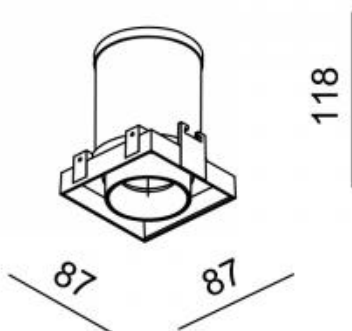

● 373-BB12

○ 373-WB12

◐ 373-BG12

Beam angle: 25° 50°

LED Color: 2700K 3000K 4000K

LED power: 11,1W

System Power: 1x12,2W 350mA

CRI: 80

Lumen output: 1656lm

Location: Interior

Fixation: Ceiling

Installation: Recessed

Product dimension: 103x103x118mm

Cut hole size: 93x93mm

Input: 220-240V 50\60Hz

IP: 20

Class: I

DIM Option: ON/OFF DALI TRIAC DTW

<https://www.uni-luce.com>

+39 339 505 5880

info@uni-luce.com

Via Monselice, 26, 20832 Desio

MB, Italy

The ROLLER is a lighting system, with the full flexibility of installation. A black minimalistic box could contain one or two heads. These ROLLER modules can remain encapsulated in the ceiling, or emerge in its entirety and be tilted 90° while rotate 355°, allowing focused illumination in one swift move. The black background inside the cove creates an illusion of unendingness around the light spots, enforcing the fully integrated architectural lighting concept. A range of light refining accessories are available to guarantee optimal optic performance and maximum eye comfort.