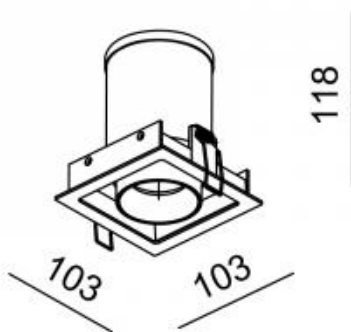

● 373-BB9

○ 373-WB9

◐ 373-BG9

Beam angle: 24° 34°

LED Color: 2700K 3000K 4000K

LED power: 7,9W

System Power: 8,9W 500mA

CRI: 80

Lumen output: 1135lm

Location: Interior

Fixation: Ceiling

Installation: Recessed

Product dimension: 103x103x118mm

Cut hole size: 93x93mm

Input: 220-240V 50\60Hz

IP: 20

Class: I

DIM Option: ON/OFF DALI TRIAC DTW

<https://www.uni-luce.com>

+39 339 505 5880

info@uni-luce.com

Via Monselice, 26, 20832 Desio

MB, Italy

The ROLLER is a lighting system, with the full flexibility of installation. A black minimalistic box could contain one or two heads. These ROLLER modules can remain encapsulated in the ceiling, or emerge in its entirety and be tilted 90° while rotate 355°, allowing focused illumination in one swift move. The black background inside the cove creates an illusion of unendingness around the light spots, enforcing the fully integrated architectural lighting concept. A range of light refining accessories are available to guarantee optimal optic performance and maximum eye comfort.