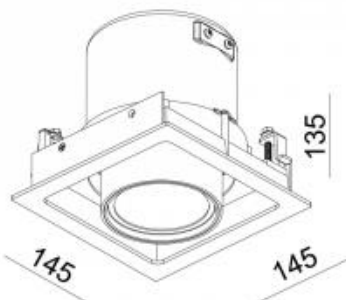

● 633-BB36

○ 633-WB36

◐ 633-BG36

Beam angle: 18° 32°

LED Color: 2700K 3000K 4000K

LED power: 27,3W

System Power: 30W 800mA

CRI: 80

Lumen output: 3810lm

Location: Interior

Fixation: Ceiling

Installation: Recessed

Product dimension: 145x145x135mm

Cut hole size: 132x132mm

Input: 220-240V 50\60Hz

IP: 20

Class: I

DIM Option: ON/OFF DALI TRIAC DTW

<https://www.uni-luce.com>

+39 339 505 5880

info@uni-luce.com

Via Monselice, 26, 20832 Desio

MB, Italy

The ROLLER is a lighting system, with the full flexibility of installation. A black minimalistic box could contain one or two heads. These ROLLER modules can remain encapsulated in the ceiling, or emerge in its entirety and be tilted 90° while rotate 355°, allowing focused illumination in one swift move. The black background inside the cove creates an illusion of unendingness around the light spots, enforcing the fully integrated architectural lighting concept. A range of light refining accessories are available to guarantee optimal optic performance and maximum eye comfort.