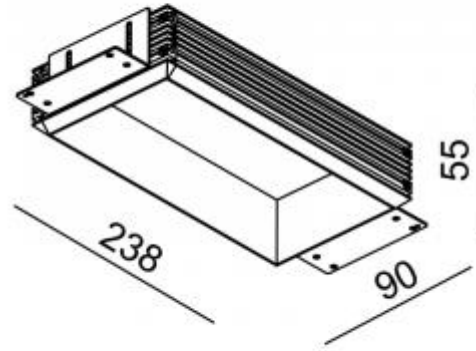

373-BB10TR

373-WB10TR

373-BG10TR

Beam angle: 18° 48°

LED Color: 2700K 3000K 4000K

LED power: 2x3,7W

System Power: 2x4,6W 800mA

CRI: 80

Lumen output: 2x471lm

Location: Interior

Fixation: Ceiling

Installation: Recessed

Product dimension: 68x136x103mm

Cut hole size: 152x92mm

Input: 220-240V 50\60Hz

IP: 20

Class: I

DIM Option: ON/OFF DALI TRIAC DTW

<https://www.uni-luce.com>

+39 339 505 5880

info@uni-luce.com

Via Monselice, 26, 20832 Desio

MB, Italy

The ROLLER is a lighting system, with the full flexibility of installation. A black minimalistic box could contain one or two heads. These ROLLER modules can remain encapsulated in the ceiling, or emerge in its entirety and be tilted 90° while rotate 355°, allowing focused illumination in one swift move. The black background inside the cove creates an illusion of unendingness around the light spots, enforcing the fully integrated architectural lighting concept. A range of light refining accessories are available to guarantee optimal optic performance and maximum eye comfort.