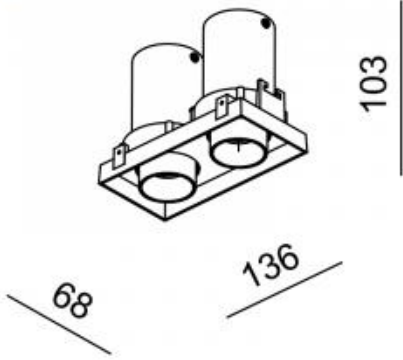

373-BB10TR

373-WB10TR

373-BG10TR

Beam angle: 18° 48°

LED Color: 2700K 3000K 4000K

LED power: 2x3,7W

System Power: 2x4,6W 800mA

CRI: 80

Lumen output: 2x471lm

Location: Interior

Fixation: Ceiling

Installation: Recessed

Product dimension: 68x136x103mm

Cut hole size: 152x92mm

Input: 220-240V 50\60Hz

IP: 20

Class: I

DIM Option: ON/OFF DALI TRIAC DTW

<https://www.uni-luce.com>

+39 339 505 5880

info@uni-luce.com

Via Monselice, 26, 20832 Desio

MB, Italy

The ROLLER is a lighting system, with the full flexibility of installation. A black minimalistic box could contain one or two heads. These ROLLER modules can remain encapsulated in the ceiling, or emerge in its entirety and be tilted 90° while rotate 355°, allowing focused illumination in one swift move. The black background inside the cove creates an illusion of unendingness around the light spots, enforcing the fully integrated architectural lighting concept. A range of light refining accessories are available to guarantee optimal optic performance and maximum eye comfort.