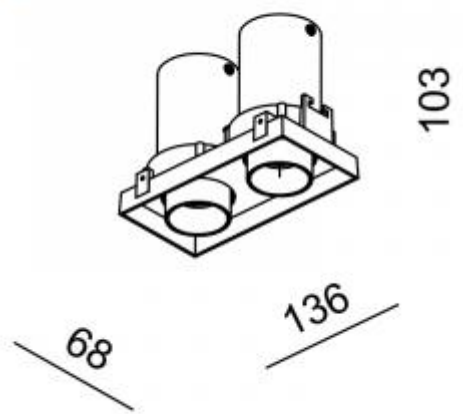

373-WB16TR

373-BB16TR

373-BG16TR

Beam angle: 24° 48°

LED Color: 2700K 3000K 4000K

LED power: 2x3,7W

System Power: 2x4,6W 800mA

CRI: 80

Lumen output: 2x471lm

Location: Interior

Fixation: Ceiling

Installation: Recessed

Product dimension: 68x136x103mm

Cut hole size: 152x92mm

Input: 220-240V 50\60Hz

IP: 20

Class: I

DIM Option: ON/OFF DALI TRIAC DTW

<https://www.uni-luce.com>

+39 339 505 5880

info@uni-luce.com

Via Monselice, 26, 20832 Desio

MB, Italy

The ROLLER is a lighting system, with the full flexibility of installation. A black minimalistic box could contain one or two heads. These ROLLER modules can remain encapsulated in the ceiling, or emerge in its entirety and be tilted 90° while rotate 355°, allowing focused illumination in one swift move. The black background inside the cove creates an illusion of unendingness around the light spots, enforcing the fully integrated architectural lighting concept. A range of light refining accessories are available to guarantee optimal optic performance and maximum eye comfort.