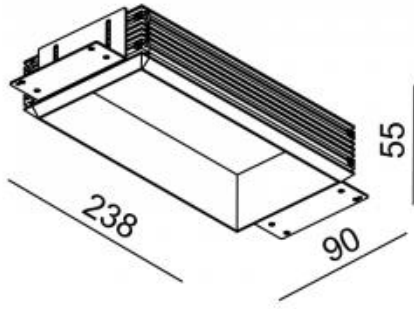

373-WB16TR

373-BB16TR

373-BG16TR

Beam angle: 24° 48°

LED Color: 2700K 3000K 4000K

LED power: 2x3,7W

System Power: 2x4,6W 800mA

CRI: 80

Lumen output: 2x471lm

Location: Interior

Fixation: Ceiling

Installation: Recessed

Product dimension: 68x136x103mm

Cut hole size: 152x92mm

Input: 220-240V 50\60Hz

IP: 20

Class: I

DIM Option: ON/OFF DALI TRIAC DTW

<https://www.uni-luce.com>

+39 339 505 5880

info@uni-luce.com

Via Monselice, 26, 20832 Desio

MB, Italy

The ROLLER is a lighting system, with the full flexibility of installation. A black minimalistic box could contain one or two heads. These ROLLER modules can remain encapsulated in the ceiling, or emerge in its entirety and be tilted 90° while rotate 355°, allowing focused illumination in one swift move. The black background inside the cove creates an illusion of unendingness around the light spots, enforcing the fully integrated architectural lighting concept. A range of light refining accessories are available to guarantee optimal optic performance and maximum eye comfort.