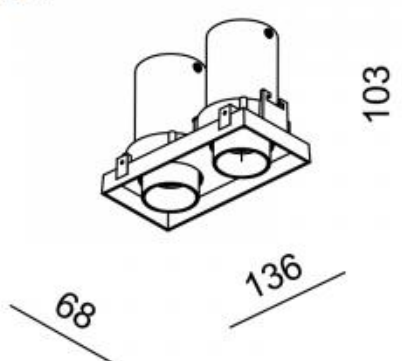

● 373-BB16

○ 373-WB16

◐ 373-BG16

Beam angle: 24° 48°

LED Color: 2700K 3000K 4000K

LED power: 2x6,9W

System Power: 2x7,9W 450mA

CRI: 80

Lumen output: 2x1037lm

Location: Interior

Fixation: Ceiling

Installation: Recessed

Product dimension: 83x151x103mm

Cut hole size: 128x68mm

Input: 220-240V 50\60Hz

IP: 20

Class: I

DIM Option: ON/OFF DALI TRIAC DTW

<https://www.uni-luce.com>

+39 339 505 5880

info@uni-luce.com

Via Monselice, 26, 20832 Desio

MB, Italy

The ROLLER is a lighting system, with the full flexibility of installation. A black minimalistic box could contain one or two heads. These ROLLER modules can remain encapsulated in the ceiling, or emerge in its entirety and be tilted 90° while rotate 355°, allowing focused illumination in one swift move. The black background inside the cove creates an illusion of unendingness around the light spots, enforcing the fully integrated architectural lighting concept. A range of light refining accessories are available to guarantee optimal optic performance and maximum eye comfort.