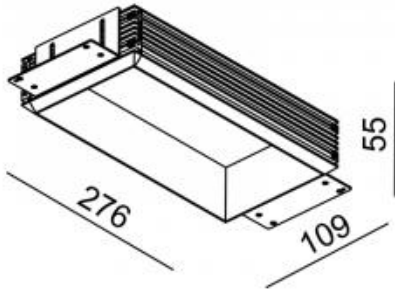

373-WB18TR

373-BB18TR

373-BG18TR

Beam angle: 24° 34°

LED Color: 2700K 3000K 4000K

LED power: 2x7,9W

System Power: 2x8,9W 500mA

CRI: 80

Lumen output: 2x1135lm

Location: Interior

Fixation: Ceiling

Installation: Recessed

Product dimension: 87x174x118mm

Cut hole size: 198x112mm

Input: 220-240V 50\60Hz

IP: 20

Class: I

DIM Option: ON/OFF DALI TRIAC DTW

<https://www.uni-luce.com>

+39 339 505 5880

info@uni-luce.com

Via Monselice, 26, 20832 Desio

MB, Italy

The ROLLER is a lighting system, with the full flexibility of installation. A black minimalistic box could contain one or two heads. These ROLLER modules can remain encapsulated in the ceiling, or emerge in its entirety and be tilted 90° while rotate 355°, allowing focused illumination in one swift move. The black background inside the cove creates an illusion of unendingness around the light spots, enforcing the fully integrated architectural lighting concept. A range of light refining accessories are available to guarantee optimal optic performance and maximum eye comfort.