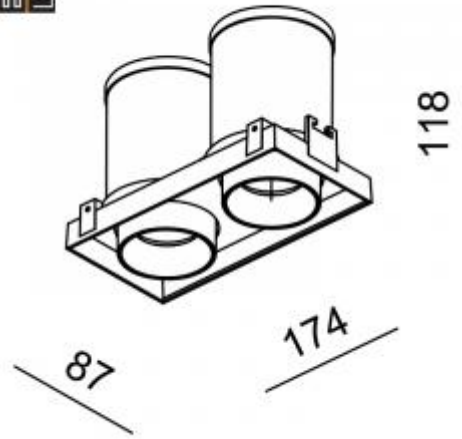

373-WB18TR

373-BB18TR

373-BG18TR

Beam angle: 24° 34°

LED Color: 2700K 3000K 4000K

LED power: 2x7,9W

System Power: 2x8,9W 500mA

CRI: 80

Lumen output: 2x1135lm

Location: Interior

Fixation: Ceiling

Installation: Recessed

Product dimension: 87x174x118mm

Cut hole size: 198x112mm

Input: 220-240V 50\60Hz

IP: 20

Class: I

DIM Option: ON/OFF DALI TRIAC DTW

<https://www.uni-luce.com>

+39 339 505 5880

info@uni-luce.com

Via Monselice, 26, 20832 Desio

MB, Italy

The ROLLER is a lighting system, with the full flexibility of installation. A black minimalistic box could contain one or two heads. These ROLLER modules can remain encapsulated in the ceiling, or emerge in its entirety and be tilted 90° while rotate 355°, allowing focused illumination in one swift move. The black background inside the cove creates an illusion of unendingness around the light spots, enforcing the fully integrated architectural lighting concept. A range of light refining accessories are available to guarantee optimal optic performance and maximum eye comfort.