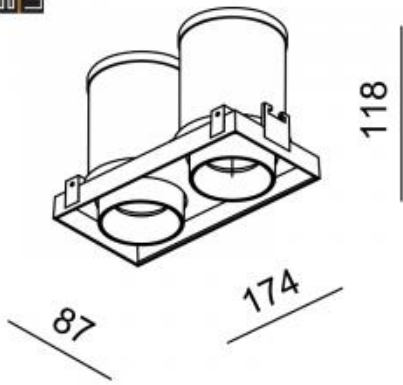

LED power: 2x11,1W

System Power: 2x12,2W 350mA

CRI: 80

Lumen output: 2x1656lm

Location: Interior

Fixation: Ceiling

Installation: Recessed

Product dimension: 87x174x118mm

Cut hole size: 198x112mm

Input: 220-240V 50\60Hz

IP: 20

Class: I

DIM Option: ON/OFF DALI TRIAC DTW

<https://www.uni-luce.com>

+39 339 505 5880

[info@uni-luce.com](mailto:info@uni-luce.com)