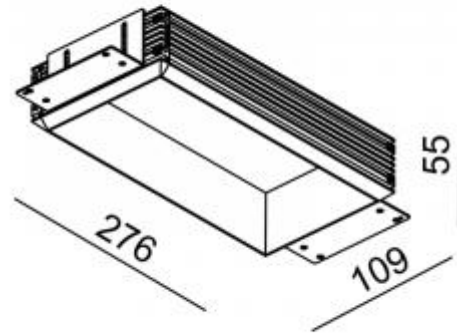

LED power: 2x11,1W

System Power: 2x12,2W 350mA

CRI: 80

Lumen output: 2x1656lm

Location: Interior

Fixation: Ceiling

Installation: Recessed

Product dimension: 87x174x118mm

Cut hole size: 198x112mm

Input: 220-240V 50\60Hz

IP: 20

Class: I

DIM Option: ON/OFF DALI TRIAC DTW

<https://www.uni-luce.com>

+39 339 505 5880

[info@uni-luce.com](mailto:info@uni-luce.com)