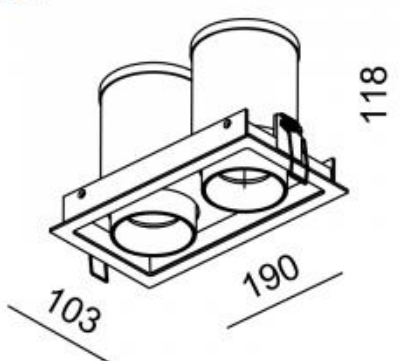

LED power: 2x11,1W

System Power: 2x12,2W 350mA

CRI: 80

Lumen output: 2x1656lm

Location: Interior

Fixation: Ceiling

Installation: Recessed

Product dimension: 103x190x118mm

Cut hole size: 180x93mm

Input: 220-240V 50\60Hz

IP: 20

Class: I

DIM Option: ON/OFF DALI TRIAC DTW

<https://www.uni-luce.com>

+39 339 505 5880

[info@uni-luce.com](mailto:info@uni-luce.com)

Via Monselice, 26, 20832 Desio

MB, Italy

The ROLLER is a lighting system, with the full flexibility of installation. A black minimalistic box could contain one or two heads. These ROLLER modules can remain encapsulated in the ceiling, or emerge in its entirety and be tilted 90° while rotate 355°, allowing focused illumination in one swift move. The black background inside the cove creates an illusion of unendingness around the light spots, enforcing the fully integrated architectural lighting concept. A range of light refining accessories are available to guarantee optimal optic performance and maximum eye comfort.