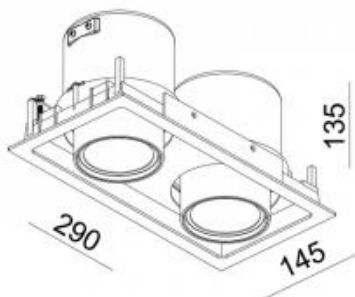

LED power: 2x16,3W

System Power: 2x18W 500mA

CRI: 80

Lumen output: 2x2395lm

Location: Interior

Fixation: Ceiling

Installation: Recessed

Product dimension: 290x145x135mm

Cut hole size: 272x132mm

Input: 220-240V 50\60Hz

IP: 20

Class: I

DIM Option: ON/OFF DALI TRIAC DTW

<https://www.uni-luce.com>

+39 339 505 5880

[info@uni-luce.com](mailto:info@uni-luce.com)

Via Monselice, 26, 20832 Desio

MB, Italy

The ROLLER is a lighting system, with the full flexibility of installation. A black minimalistic box could contain one or two heads. These ROLLER modules can remain encapsulated in the ceiling, or emerge in its entirety and be tilted 90° while rotate 355°, allowing focused illumination in one swift move. The black background inside the cove creates an illusion of unendingness around the light spots, enforcing the fully integrated architectural lighting concept. A range of light refining accessories are available to guarantee optimal optic performance and maximum eye comfort.