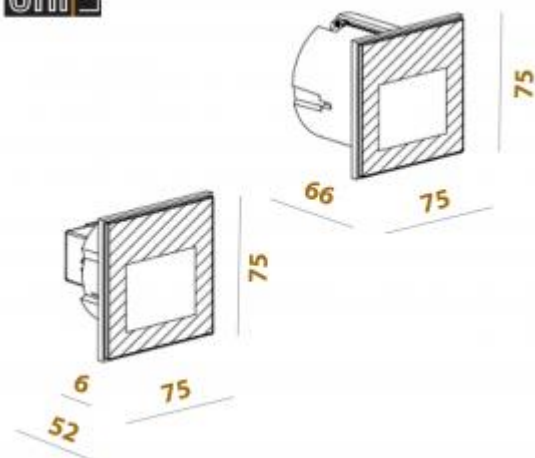

Material:

aluminium, glass

Location:

Interior

Fixation:

Wall

Installation:

Recessed

Product dimension:

65x75x75mm

Input:

220-240V 50\60Hz

IP:

20

Class:

I