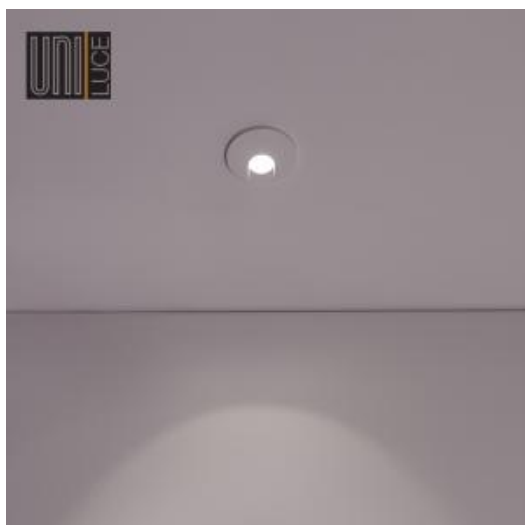

● 539-B3RO

● 539-GR3RO

Beam angle: 0° 0°

LED Color: 2700K 3000K 4000K

LED power: 1,5W

System Power: 2,5W

CRI: 90

Lumen output: 162lm

Material: aluminium

Location: Interior

Fixation: Wall

Installation: Recessed

Product dimension: 66x78mm

Input: 220-240V 50\60Hz

IP: 65

Class: I

<https://www.uni-luce.com>

+39 339 505 5880

info@uni-luce.com

Via Monselice, 26, 20832 Desio

MB, Italy

RIO collection has become very popular thanks to the special light effect that this lamp provides in the room. The RIO collection comes in four main designs. Recommended for halls, corridors, stairs.