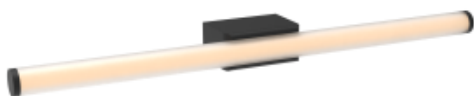

<https://www.uni-luce.com>

+39 339 505 5880

info@uni-luce.com

Via Monselice, 26, 20832 Desio

MB, Italy

Rigla 600H

Available colors:

☐ 20237-W15-600

☒ 20237-B15-600

☐ 20237-CR15-600

Beam angle:

360°

LED Color:

2700K 3000K

System Power:

15W

CRI:

90

Lumen output:

847lm

Material:

aluminium, acrylic

Location:

Interior

Fixation:

Wall

Installation:

Surface

Product dimension:

D30x600mm

Input:

220-240V 50/60HZ

IP:

54

Class:

I