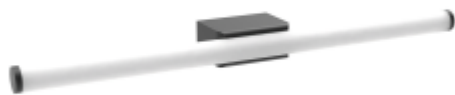

## Rigla 600H

Available colors:

20237-W15-600

20237-B15-600

20237-CR15-600

Beam angle:

360°

LED Color:

+39 339 505 5880

[info@uni-luce.com](mailto:info@uni-luce.com)

Via Monselice, 26, 20832 Desio

MB, Italy

RIGLA is a new member of the UNI LUCE family, add refinement, finesse and color to the range. They are characterized by an atypical hinge, a design element that not only catches the eye, but also serves as storage for technical parts inside the luminaire. Next to black and white, the RIGLA collection is available in Mirror Chrome Colored. The faceted design of the RIGLA captures and reflects the ambient light with an ever-changing look as result.