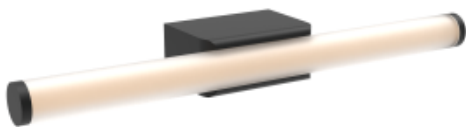

<https://www.uni-luce.com>
+39 339 505 5880
info@uni-luce.com

Via Monselice, 26, 20832 Desio
MB, Italy

RIGLA 400 H

Available colors:

- 20235-W8-400
- 20235-B8-400
- 20235-CR8-400

Beam angle: 360°
LED Color: 2700K 3000K
System Power: 8W
CRI: 90
Lumen output: 468lm
Location: Interior
Fixation: Wall
Installation: Surface
Product dimension: 30*L400mm
Input: 220-240V 50/60HZ
IP: 54
Class: I

<https://www.uni-luce.com>

+39 339 505 5880

info@uni-luce.com

Via Monselice, 26, 20832 Desio

MB, Italy

RIGLA is a new member of the UNI LUCE family, add refinement, finesse and color to the range. They are characterized by an atypical hinge, a design element that not only catches the eye, but also serves as storage for technical parts inside the luminaire. Next to black and white, the RIGLA collection is available in Mirror Chrome Colored. The faceted design of the RIGLA captures and reflects the ambient light with an ever-changing look as result.