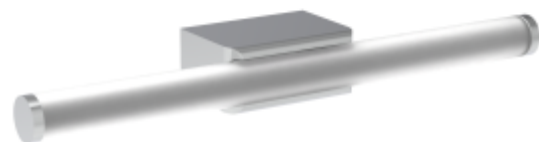

<https://www.uni-luce.com>
+39 339 505 5880
info@uni-luce.com

Via Monselice, 26, 20832 Desio
MB, Italy

RIGLA 400 H

Available colors:

- 20235-W8-400
- 20235-B8-400
- 20235-CR8-400

Beam angle: 360°
LED Color: 2700K 3000K
System Power: 8W
CRI: 90
Lumen output: 468lm
Location: Interior
Fixation: Wall
Installation: Surface
Product dimension: 30*L400mm
Input: 220-240V 50/60HZ
IP: 54
Class: I

<https://www.uni-luce.com>

+39 339 505 5880

info@uni-luce.com

Via Monselice, 26, 20832 Desio

MB, Italy

RIGLA is a new member of the UNI LUCE family, add refinement, finesse and color to the range. They are characterized by an atypical hinge, a design element that not only catches the eye, but also serves as storage for technical parts inside the luminaire. Next to black and white, the RIGLA collection is available in Mirror Chrome Colored. The faceted design of the RIGLA captures and reflects the ambient light with an ever-changing look as result.