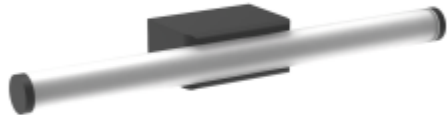

<https://www.uni-luce.com>
+39 339 505 5880
info@uni-luce.com

Via Monselice, 26, 20832 Desio
MB, Italy

RIGLA 400 H

Available colors:

- 20235-W8-400
- 20235-B8-400
- 20235-CR8-400

Beam angle: 360°
LED Color: 2700K 3000K
System Power: 8W
CRI: 90
Lumen output: 468lm
Location: Interior
Fixation: Wall
Installation: Surface
Product dimension: 30*L400mm
Input: 220-240V 50/60HZ
IP: 54
Class: I

<https://www.uni-luce.com>

+39 339 505 5880

info@uni-luce.com

Via Monselice, 26, 20832 Desio

MB, Italy

RIGLA is a new member of the UNI LUCE family, add refinement, finesse and color to the range. They are characterized by an atypical hinge, a design element that not only catches the eye, but also serves as storage for technical parts inside the luminaire. Next to black and white, the RIGLA collection is available in Mirror Chrome Colored. The faceted design of the RIGLA captures and reflects the ambient light with an ever-changing look as result.