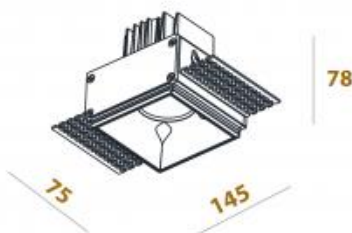

Available colors:

○ 507-W11TR

● 507-B11TR

● 507-G11TR

○ 507-CH11TR

Beam angle: 24° 46°

LED Color: 2700K 3000K 4000K

LED power: 9W

System Power: 11W 500mA

CRI: 90

Lumen output: 1135lm

Location: Interior

Fixation: Ceiling

Installation: Recessed

Product dimension: 75x145x100mm

Cut hole size: 145x76mm

Input: 220-240V 50\60Hz

IP: 44

Class: I

DIM Option: ON/OFF DALI TRIAC DTW